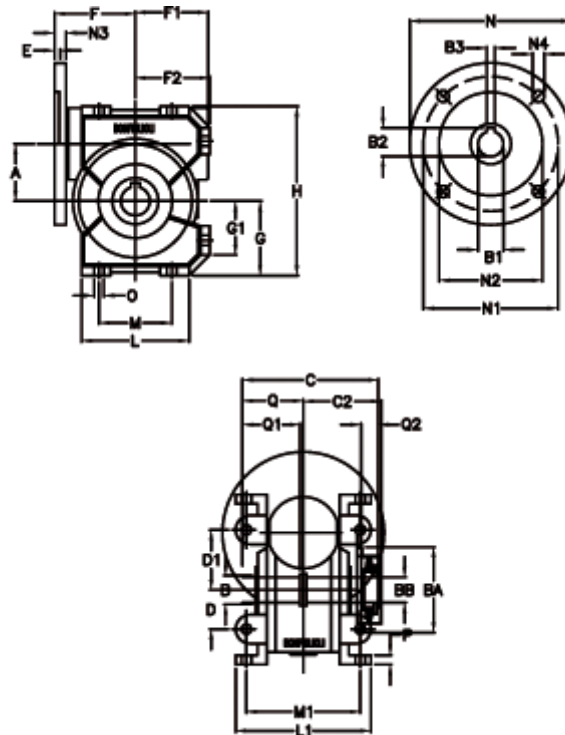

Data Sheet

Article number: 390204900702236
 Description: Worm Gear with Torque Limiter
 VF 49-L2-U-7 P63B5

Measures

a = 49.5	C2 = 63.5	g = 64.5	N = 140	Q1 = 41
B = 25	D = 34	G1 = 46.5	N1 = 115	Q2 = 15
B1 E7 = 11	D1 = 52	H = 146.5	N2 = 95	
B2 = 12.8	Description = VF 49U-xx-63B5	H1 = 110.5	N3 = 10.5	
B3 H9 = 4	E = 3.0	L = 93	N4 = 9.5	
BA = 63	F = 70	L1 = 117	O = 8.5	
BB H7 = 14	F1 = 63	m = 63	P = 8	
C = 105	F2 = 64.5	M1 = 98.5	Q = 51.0	